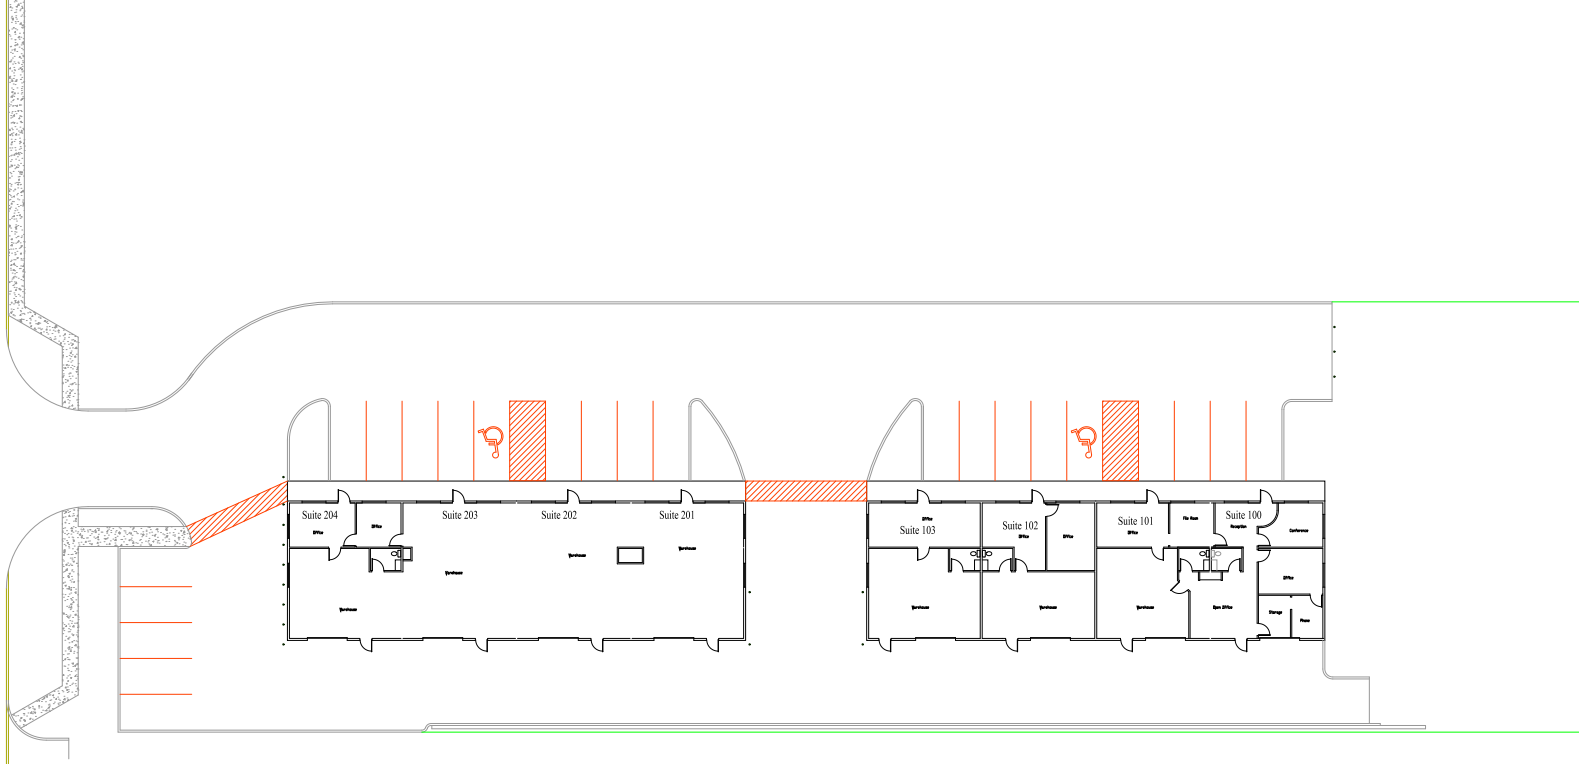

Bennett Lane

*KJS Properties, LLC
519 Bennett Lane
Suite 101
Lewisville, Texas 75057
Phone: (972)906-0003
Fax: (972)906-9235*

*Bennett Park Center
519 Bennett Lane
Lewisville, Texas 75057
Site Plan*

Sheet
C1